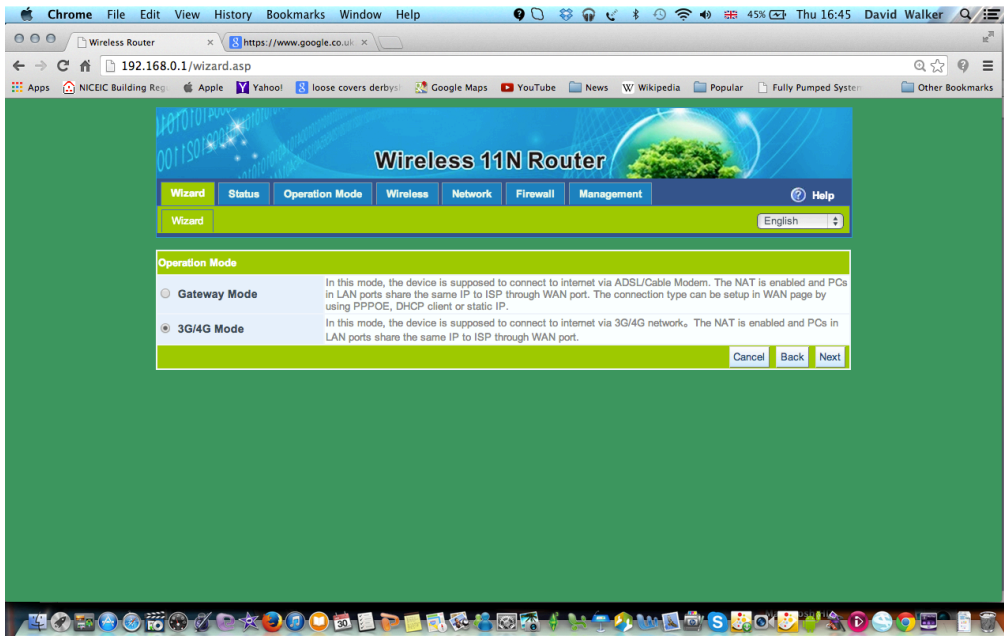

Insert your data SIM card into the SIM slot and plug the LTE 4G router in and power up, after about 30seconds the WIFI name WR-LTE router will appear in your Wifi networks select it and enter the WiFi Password: 66666666 and your device will connect to the LTE 4G router

Open a Chrome browser on your Computer and type the following address in the the Chrome address bar. 192.168.0.1 and hit the return key as below,

You will now get the logon from the LTE 4G router in a pop up box both the username and password is 'admin' enter these into and select 'Login'

You will now get the main screen of the LTE 4G router and select the Wizard tab.

Wifi on board

Select the wizard and 3/4G Mode

Wifi on board

On the next screen enter the Mobile network settings I suggest that you set the mode to Auto and the Then set the APN settings in this case it is for EE in the UK and the APN is called 'everywhere' the username is 'esecure' and the password is 'secure'.