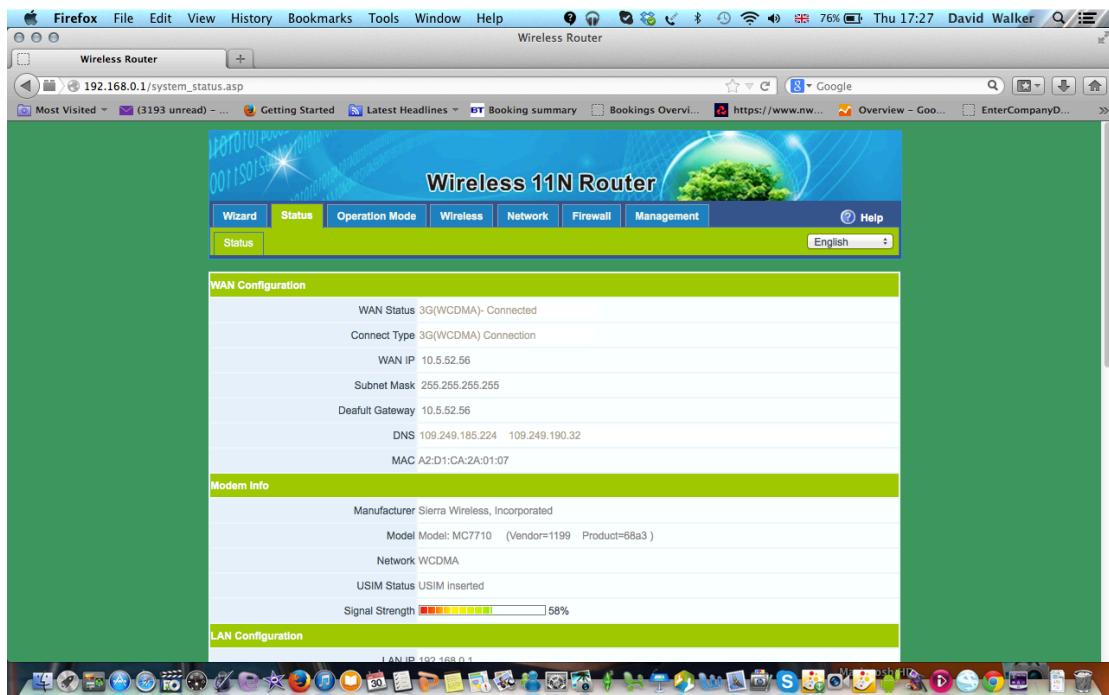

Open a Chrome browser on your Computer and type the following address in the the Chrome address bar. 192.168.0.1 and hit the return key as below,

You will now get the logon from the LTE 4G router in a pop up box both the username and password is 'admin' enter these into and select 'Login'

You will now get the main screen of the LTE 4G router and select the Wizard tab.

Wifi on board

Select the wizard and 3/4G Mode

Wifi on board

On the next screen enter the Mobile network settings I suggest that you set the mode to Auto and the Then set the APN settings in this case it is for EE in the UK and the APN is called 'everywhere' the username is 'esecure' and the password is 'secure'.

attached are the main APN setting for most UK networks

Leave the LAN IP settings and click Next,

Wifi on board

Either leave the Wireless settings as they are or configure the Wifi name and the security mode and click 'Finished' the unit will reboot,

The unit will reboot and connect to the 3/4G Mobile service logon and check the status of the unit,

Wifi on board

4G APN Settings

Everything Everywhere / EE 4G APN

APN : everywhere
User Name : eesecure
Password : secure