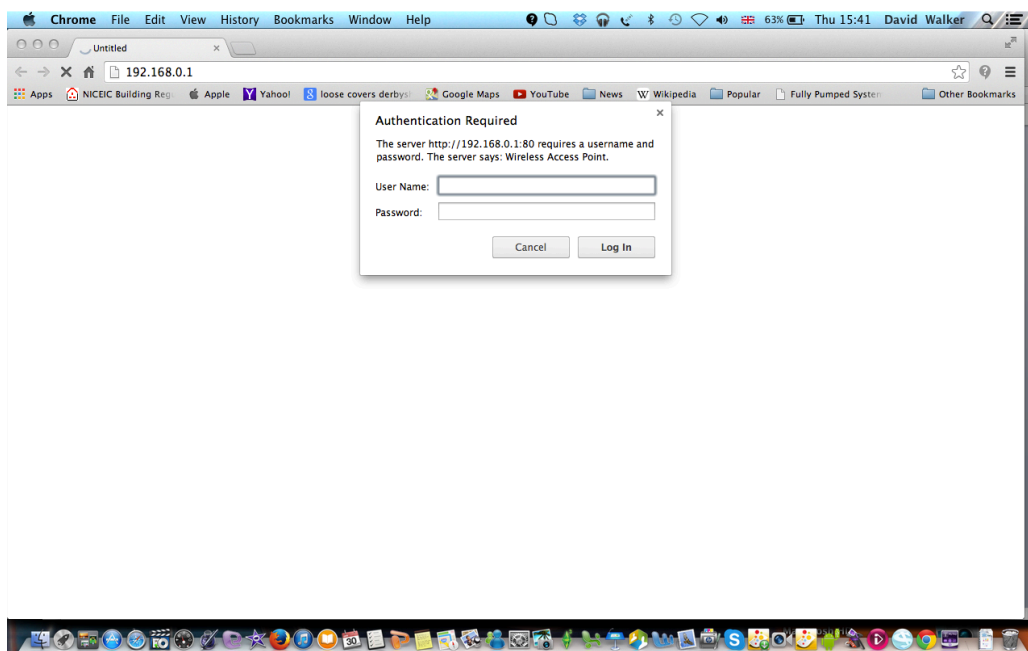

You will now get the main screen of the LTE 4G router and select the Wizard tab.