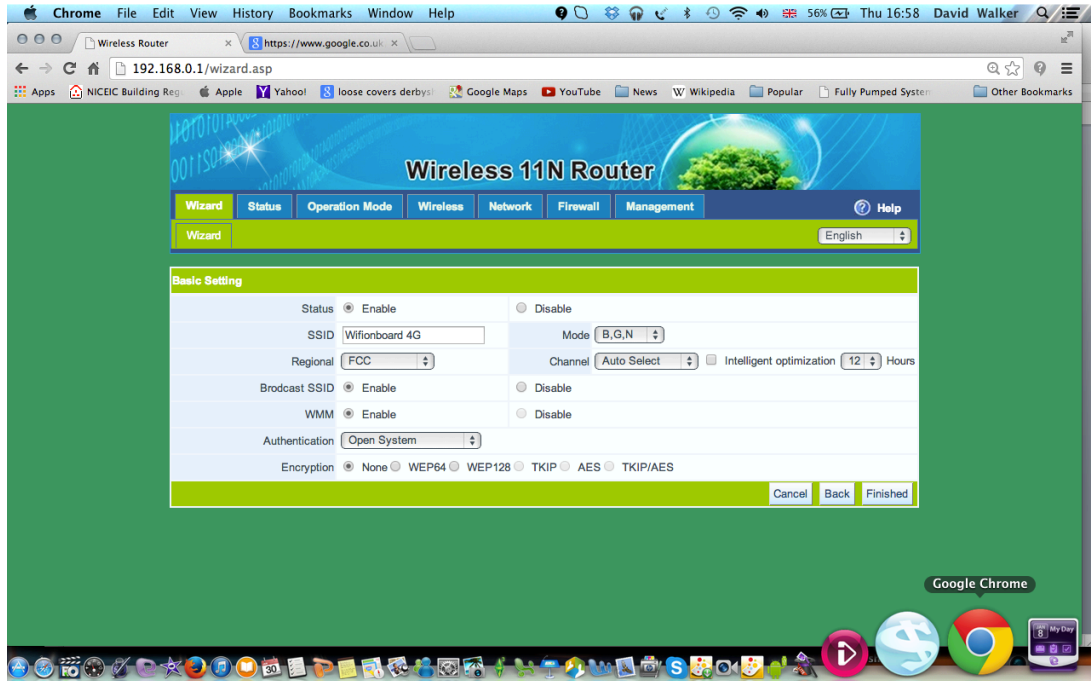

Open a Chrome browser on your Computer and type the following address in the the Chrome address bar. 192.168.0.1 and hit the return key as below,

You will now get the logon from the LTE 4G router in a pop up box both the username and password is 'admin' enter these into and select 'Login'

You will now get the main screen of the LTE 4G router and select the Wizard tab.

Wifi on board

Select the wizard and 3/4G Mode

Wifi on board

On the next screen enter the Mobile network settings I suggest that you set the mode to Auto and the Then set the APN settings in this case it is for EE in the UK and the APN is called 'everywhere' the username is 'esecure' and the password is 'secure'.

attached are the main APN setting for most UK networks

Leave the LAN IP settings and click Next,

Wifi on board

Either leave the Wireless settings as they are or configure the Wifi name and the security mode and click 'Finished' the unit will reboot,

The unit will reboot and connect to the 3/4G Mobile service logon and check the status of the unit,

Wifi on board

4G APN Settings

Everything Everywhere / EE 4G APN

APN : everywhere
User Name : eesecure
Password : secure