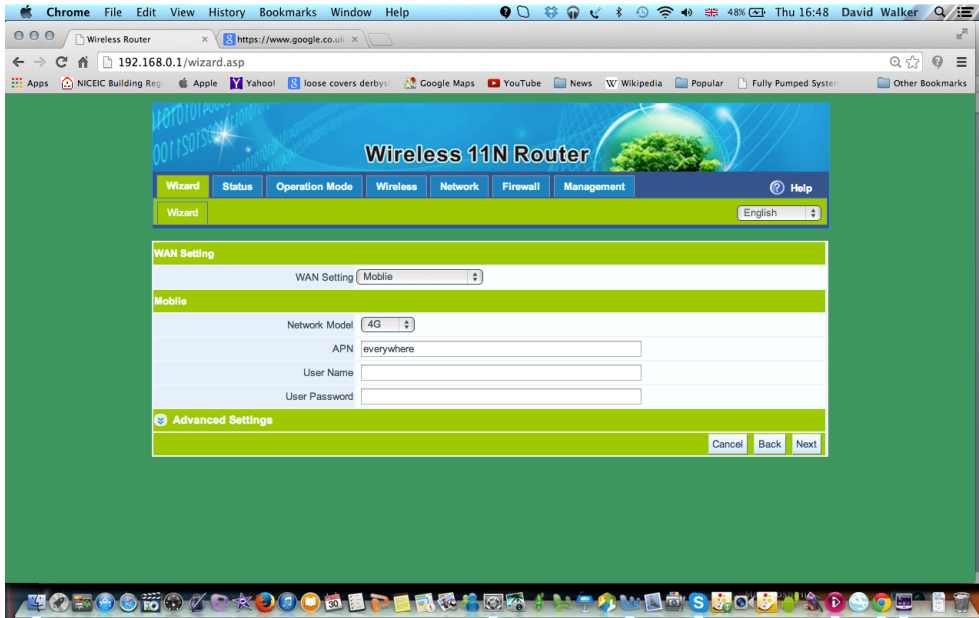

Wifi on board

On the next screen enter the Mobile network settings I suggest that you set the mode to Auto and the Then set the APN settings in this case it is for EE in the UK and the APN is called 'everywhere' the username is 'esecure' and the password is 'secure'.

attached are the main APN setting for most UK networks