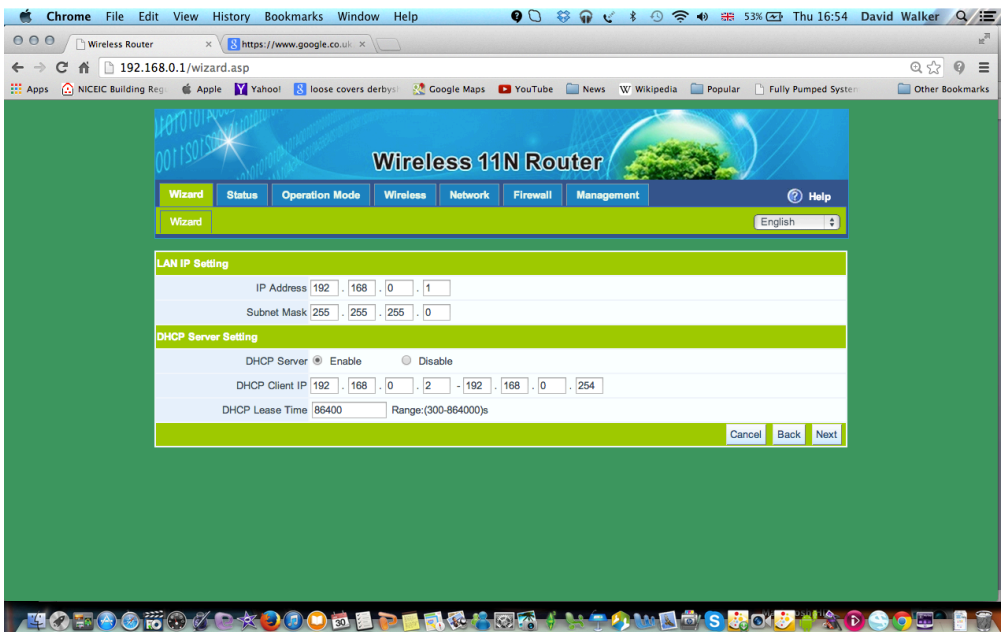

Leave the LAN IP settings and click Next,